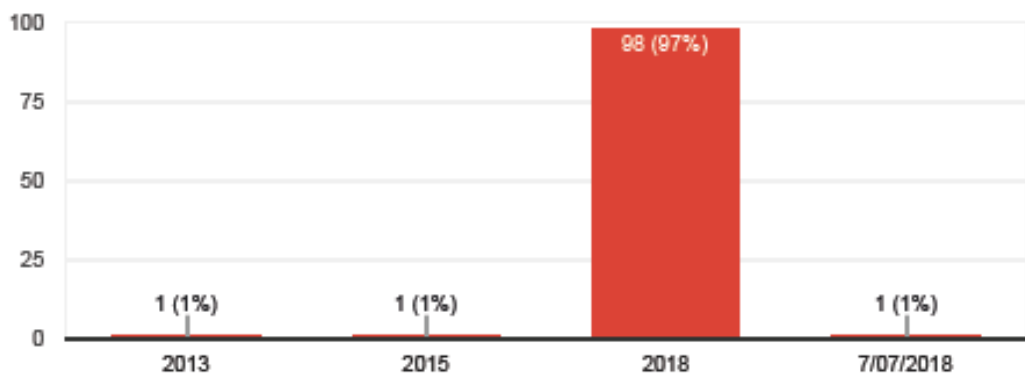

Year of Joining the present institute

Copy

101 responses