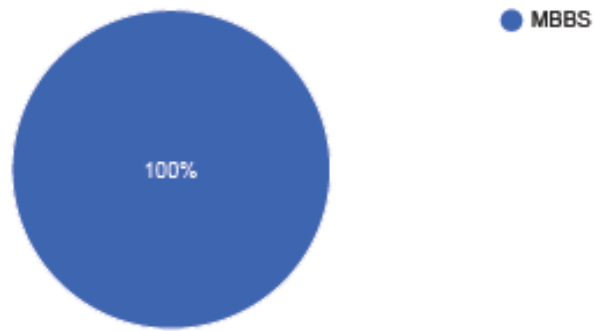

UG Alumni Feedback Form-2023-24

101 responses

[Publish analytics](#)

Degree

Copy

101 responses