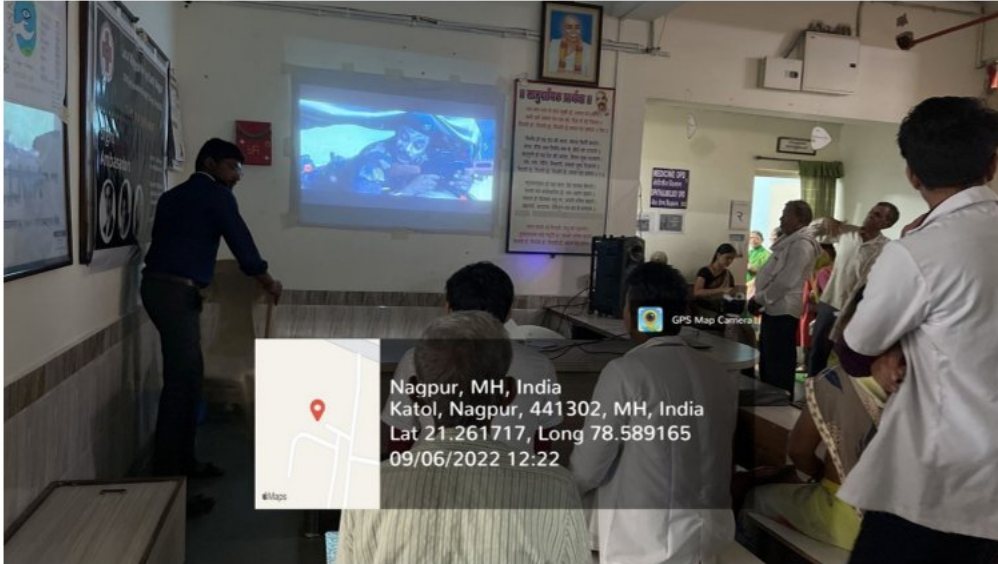

Extension Activities-Dept. of Ophthalmology

Dr. Kajal Mitra
Dean
NKP SIMS & RC and LMH
DEAN
N.K.P. Salve Institute
Of Med. Sciences & RC
and LMH. NAGPUR